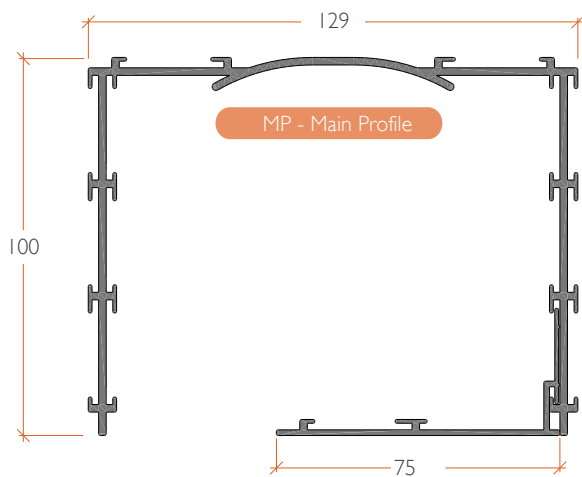

**Room-side Accessory:** Curtain Track / Decorative Bridge / Fascia / None\*

**Room-side Transition:** Plain / Horizontal Drylining / Vertical Drylining / None\*

**Fixing:** Direct to Soffit / Suspension Hanger / Face Fixed\*

## PROFILE DIMENSIONS

All dimensions in millimetres

CL - Closure

FP - Fascia Profile

PT - Plain

HD - Horizontal Drylining

VD - Vertical Drylining

DB - Decorative Bridge