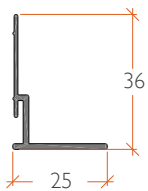

## PROFILE DIMENSIONS

All dimensions in millimetres

CL - Closure

FP - Fascia Profile

PT - Plain

HD - Horizontal Drylining

VD - Vertical Drylining

DB - Decorative Bridge