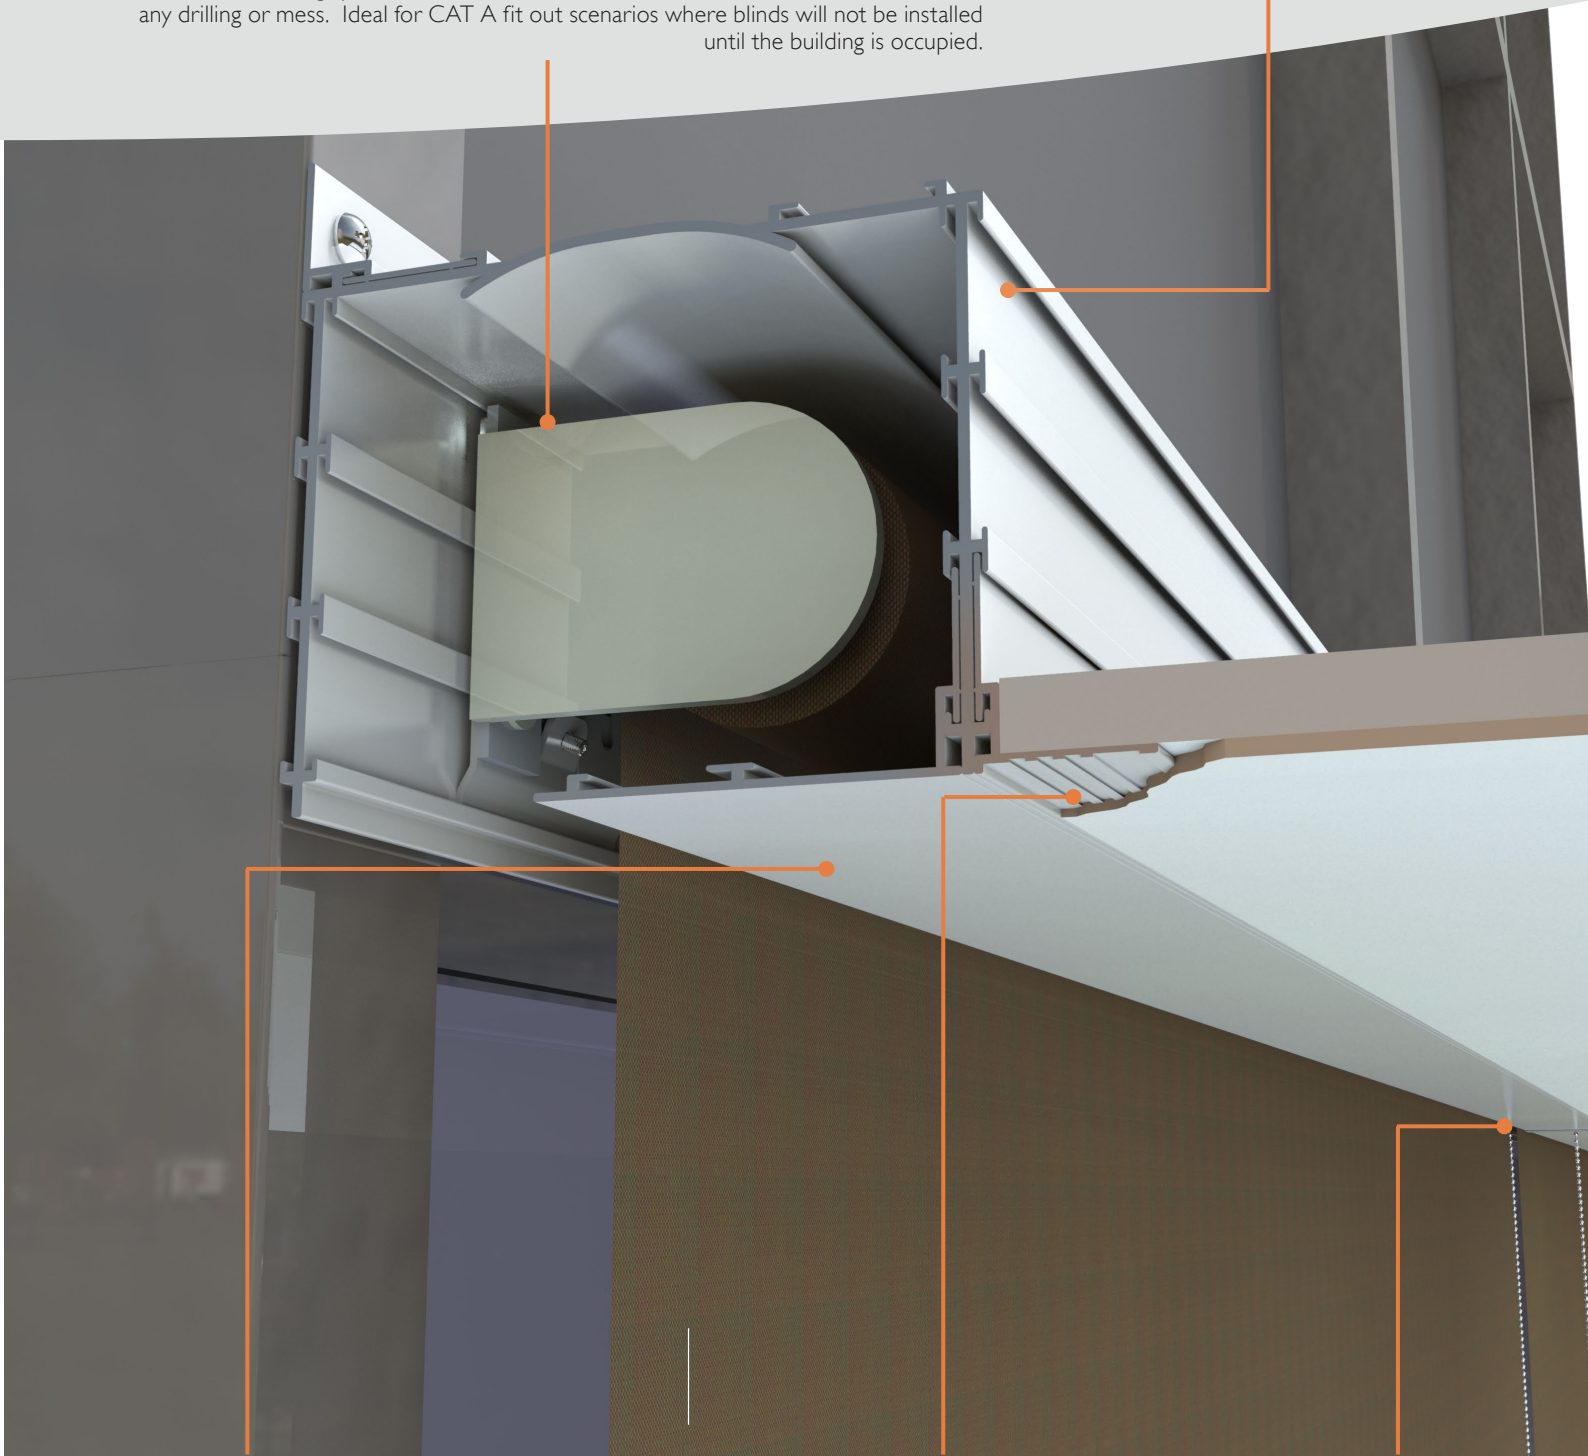

## Ceiling Recess

Perimeos® is a revolutionary ceiling perimeter solution, for concealing blinds and curtain tracks. A key feature is the SpeedClip™ mounting channel. This allows the Perimeos recess profile to be installed along with the ceiling. Blinds or curtain tracks can then be easily installed later without any mess or drilling. The strong aluminium profile enables you to create a much slimmer and neater pocket than would be possible with conventional drylining methods.

**SpeedClip™**

Innovative mounting system allows blinds or curtains to be fitted at a later date, without any drilling or mess. Ideal for CAT A fit out scenarios where blinds will not be installed until the building is occupied.