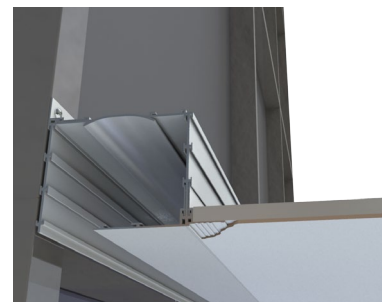

## Ceiling Recess

Perimeos® is a revolutionary ceiling perimeter solution, for concealing blinds and curtain tracks. A key feature is the SpeedClip™ mounting channel. This allows the Perimeos recess profile to be installed along with the ceiling. Blinds or curtain tracks can then be easily installed later without any mess or drilling. The strong aluminium profile enables you to create a much slimmer and neater pocket than would be possible with conventional drylining methods.

**Horizontal Drylining**

For plasterboard MF ceilings, the transition acts as a stop beading and is keyed ready for skim.

**Vertical Drylining**

For bulkhead style situations where the plasterboard meets the box vertically.

**Face Fixed**

Uses the plain transition to fix the box to vertical surfaces such as curtain walling mullions.