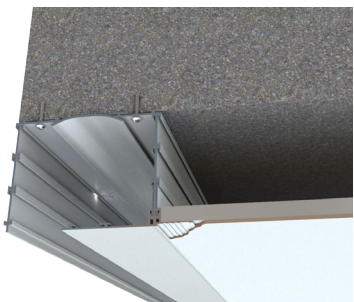

MOUNTING OPTIONS

Direct to Soffit

Simply fix through the box directly to the underside of the soffit.