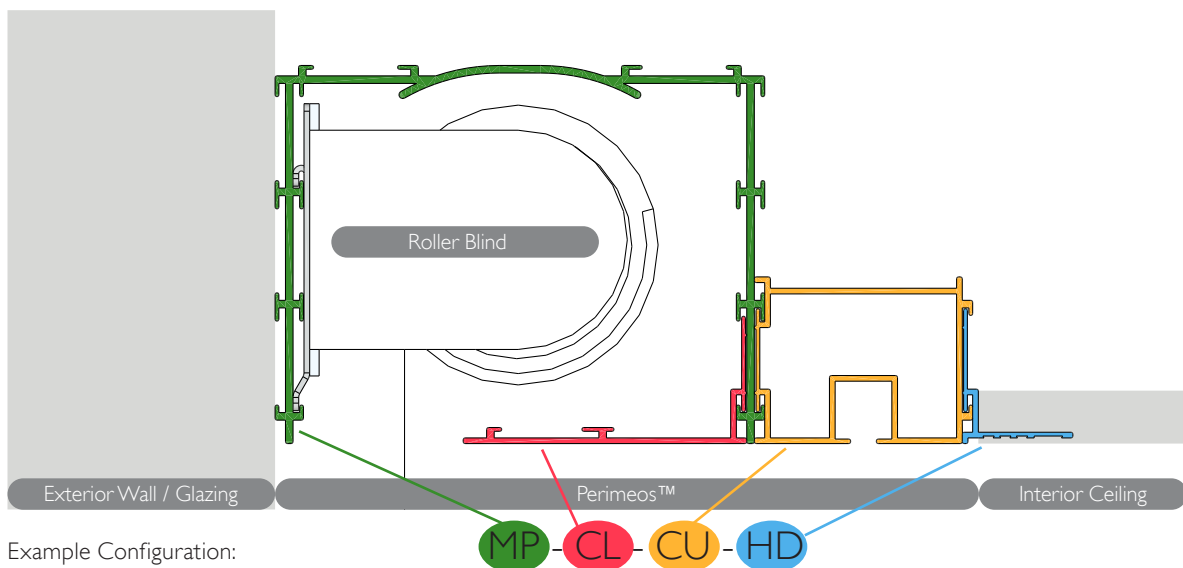

### Splice Plates

Steel splice plates can be used inside or outside the box to provide a perfectly flush join. A right angled version is used for corners.

## CONFIGURATION

Each individual profile has a two letter code shown on the page opposite. The product code is built up of individual profile codes starting with the exterior side on the left to the interior side on the right.