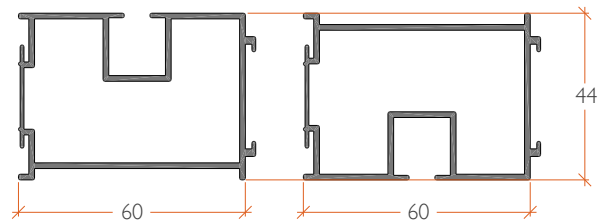

## PROFILE DIMENSIONS

All dimensions in millimetres

CL - Closure

FP - Fascia Profile

PT - Plain

HD - Horizontal Drylining

VD - Vertical Drylining

DB - Decorative Bridge