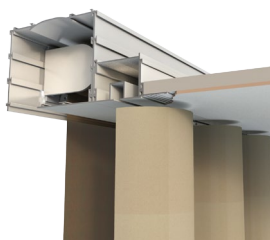

ACCESSORIES

Curtain Track Profile

Add a recessed curtain track to the front or back of the box with this neat transition.