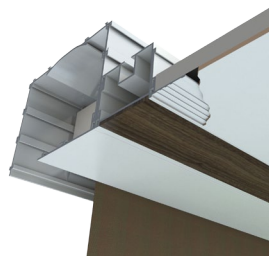

Bridge Profile

The bridge profile is a spacer extrusion which can accept a decorative filler to create stunning effects in timber, metal, acrylic, fabric and more.