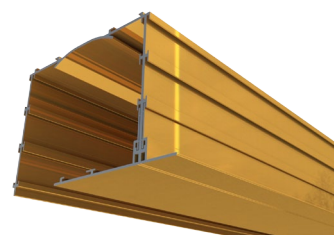

Custom Metallic

A range of special anodised and metallic powdercoat finishes.