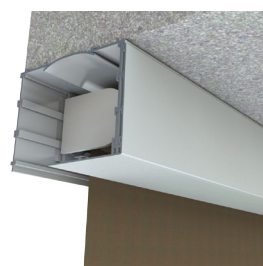

Fascia Profile

For exposed soffit situations, a neat fascia profile clips to the visible face.