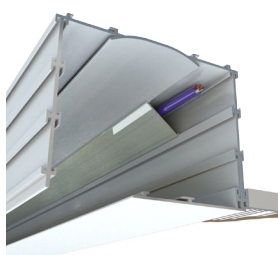

Cable Management

For motorised blinds, a cable containment profile keeps the power and control wiring safely out of sight.