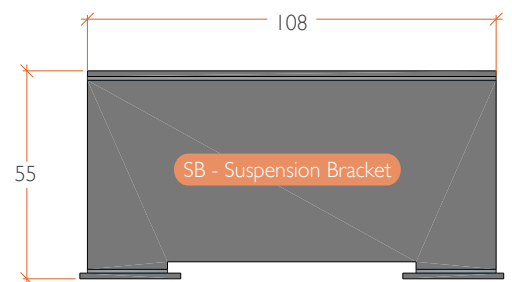

PROFILE DIMENSIONS

All dimensions in millimetres

CL - Closure